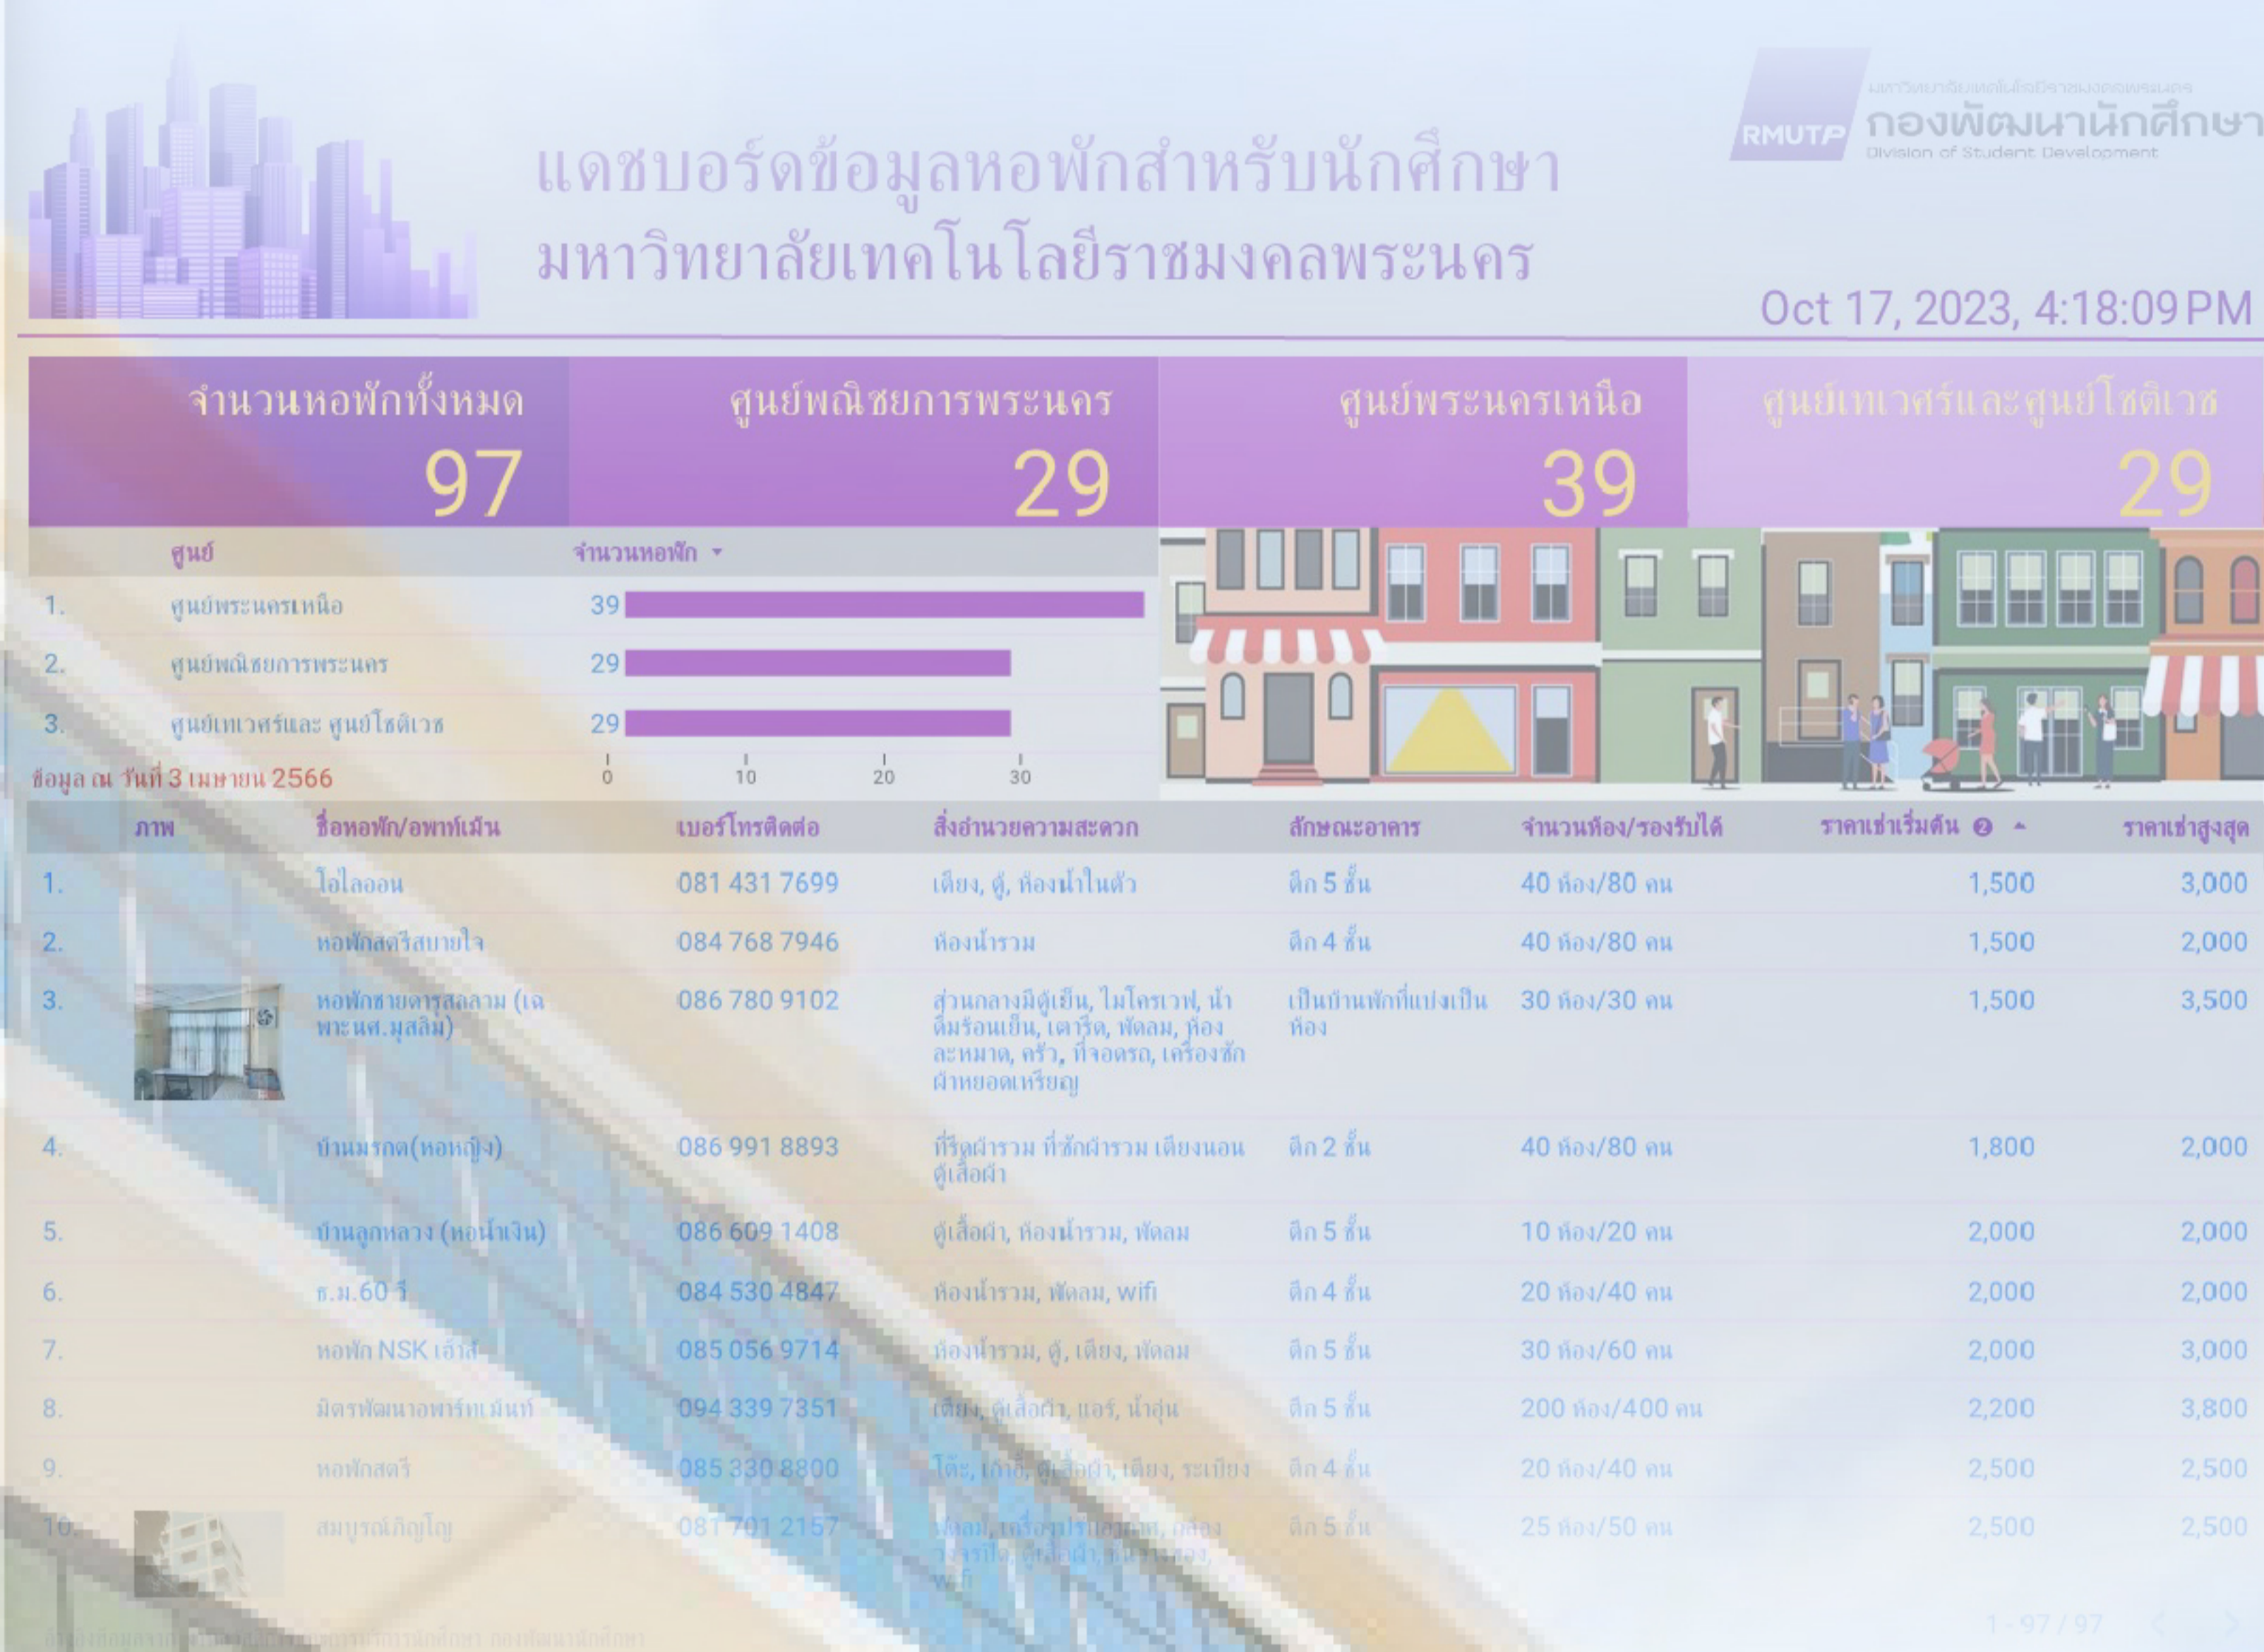

## Rajamangala University of Technology Phra Nakhon 2022

**8 DECENT WORK AND ECONOMIC GROWTH**

- MUTP offers cooperative education and professional internship programs.
- Dormitory information dashboard near the university for staffs and students.